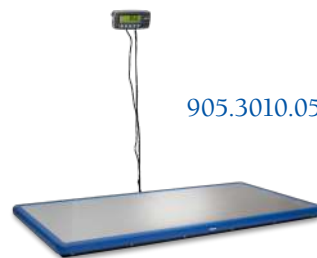

## Shor-Line's Blue-Line Scale

We've made the Blue-Line Scale you love even better while also enhancing your decor. The scales come with new load cell technology and a new combination of materials that delivers incredible accuracy. These products have the ability to withstand years of use.

### Blue-Line Scale, Display with Operation Keys

#### Features:

- Low-profile Stainless Steel platform scale gives accurate and repeatable weights in pounds and/or kilograms.
- Unique polyurethane edge available in four colors.
- Large, easy to see backlit LCD screen with ¾" H numbers.
- Quick, on-screen weight calibration.
- Wall Mount mounts above the scale or another room.
- Specs: 44 ½" L x 22 ½" W x 3" H.
- 10' data cord extension available; includes 6' power cord.

#### Features:

- Remote display works best when there is a clear sightline or path from the platform unit.
- Display with operation keys works like other K9-W8 scales and the remote displays the animal's weight.